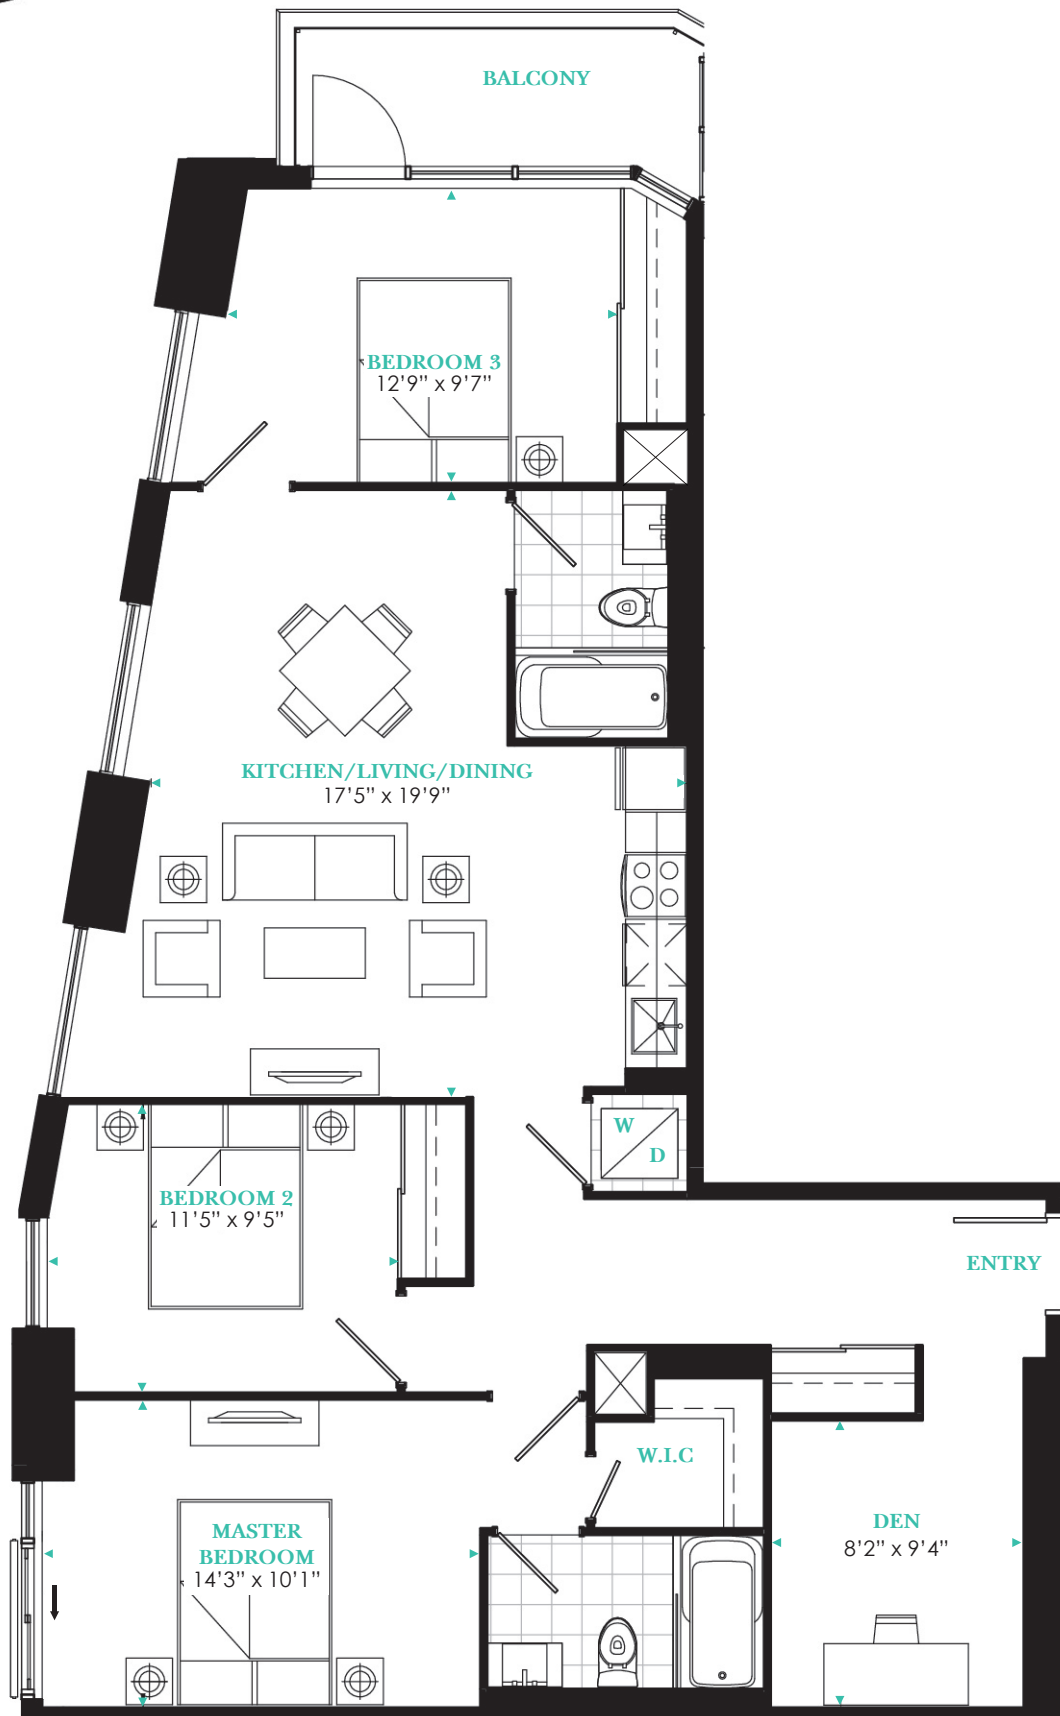

SUITE 1205

3 BEDROOM + DEN

Suite Area: **1,251** SQ.FT.

Balcony Area: **57** SQ.FT.

Total Area: **1,308** SQ.FT.

With Juliet Balcony

All areas and stated room dimensions are approximate. Sizes and specifications are subject to change without notice. Actual living area and balcony/terraces may vary from floor stated areas. E. & O.E.